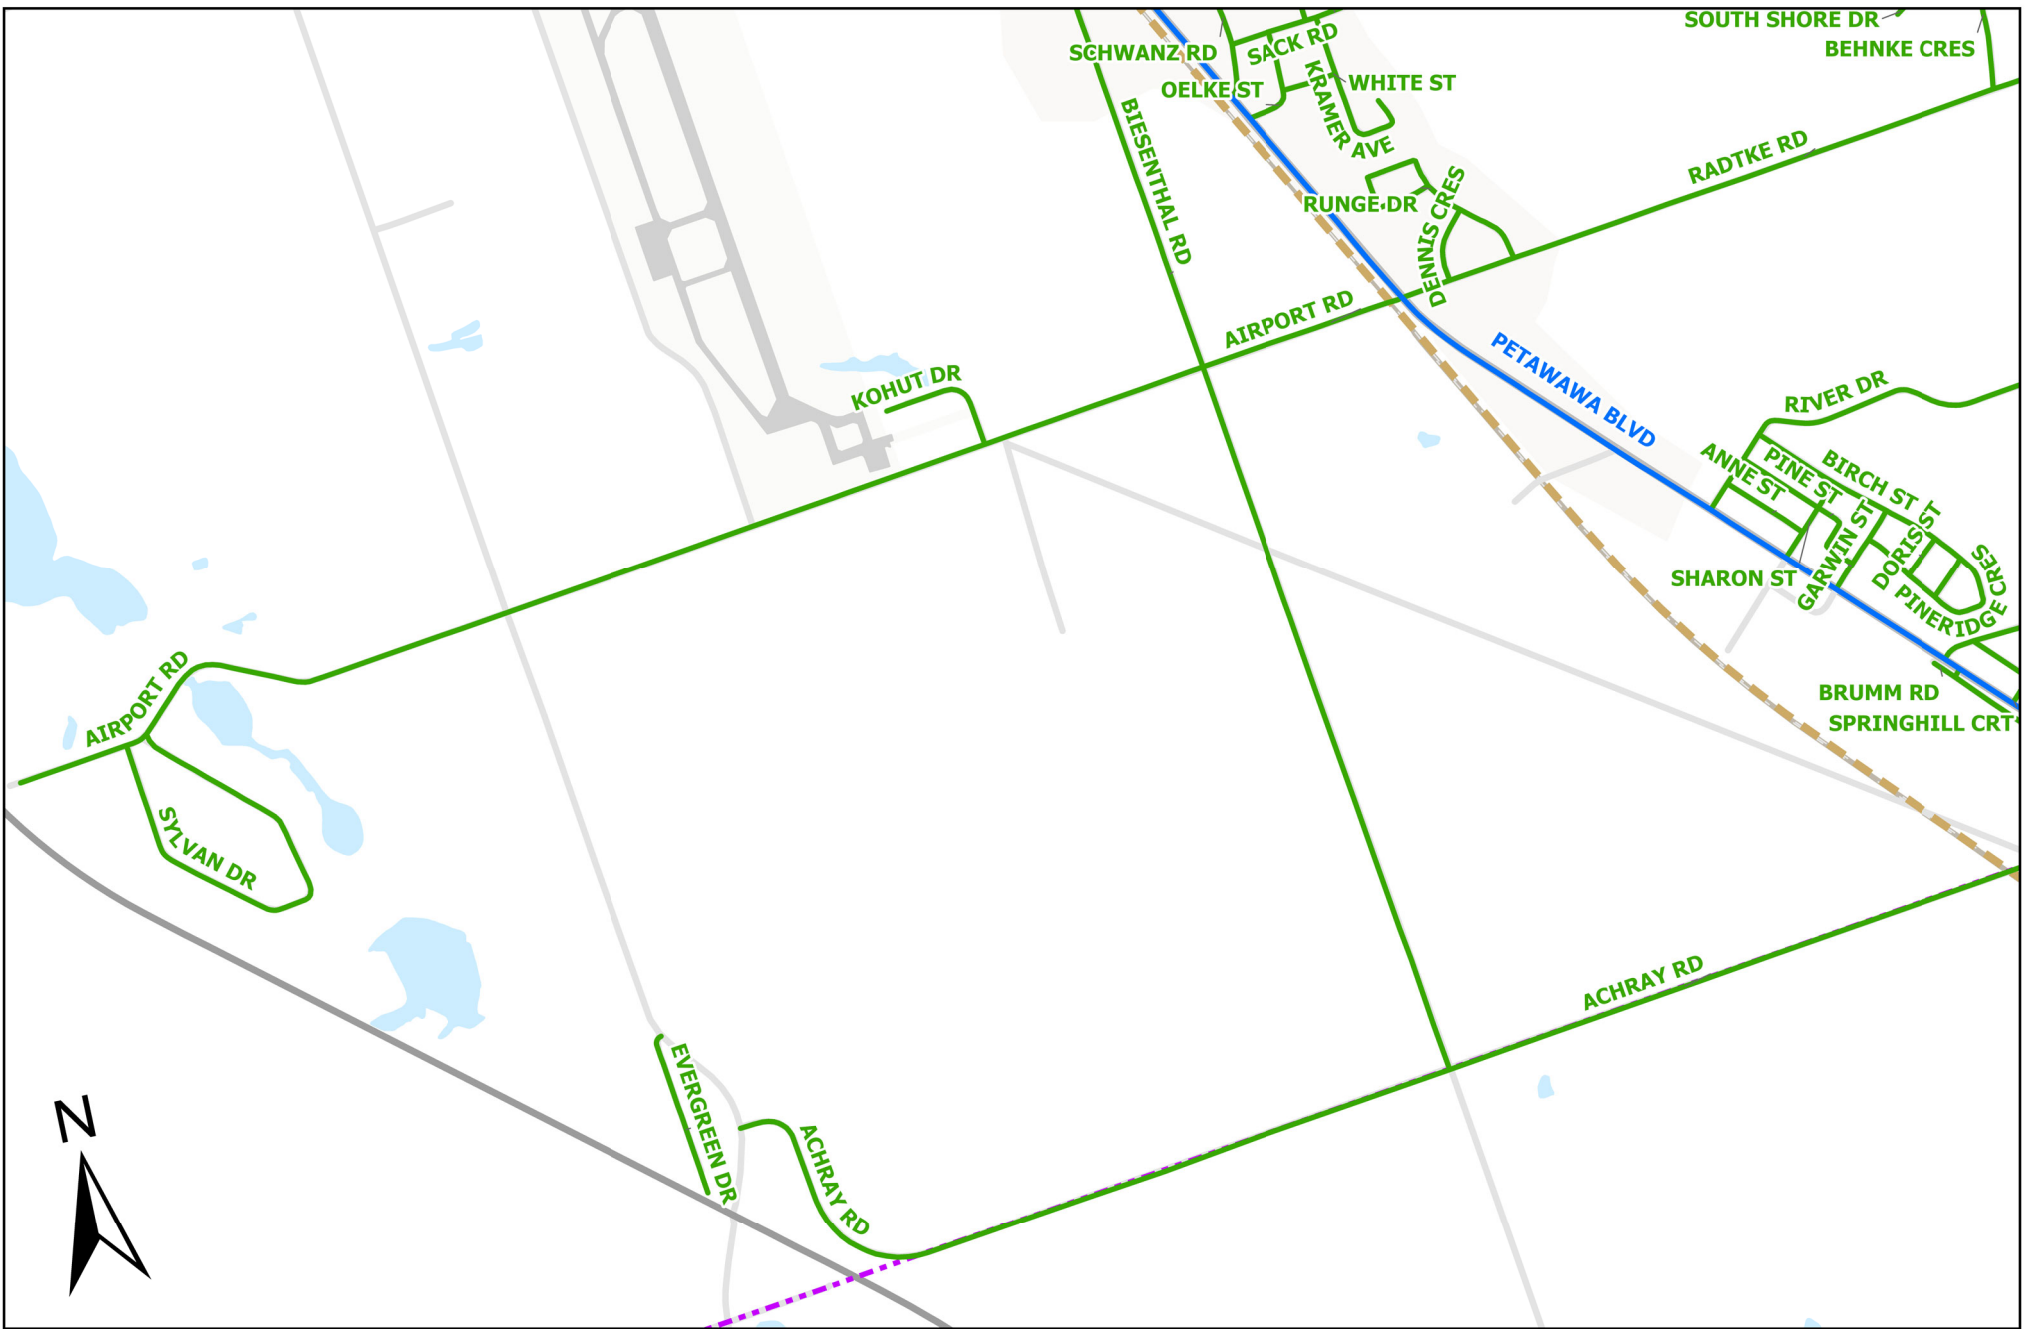

## Appendix "C" Algonquin Trail Off-Road Vehicle Access Route

### Legend

- County Road Permitted
- Town Road Permitted
- Not Permitted
- - - Algonquin Trail
- - - Municipal Boundary

Town of Petawawa, Public Works Dept  
Map Publication: 2025-05-06 4:41 PM

Disclaimer: This map is a visual representation of the associated by-law and shall not supersede by-law requirements.

### Legend

- County Road Permitted
- Town Road Permitted
- Not Permitted
- Algonquin Trail
- Municipal Boundary

Town of Petawawa, Public Works Dept  
Map Publication: 2025-05-06 4:41 PM

Disclaimer: This map is a visual representation of the associated by-law and shall not supersede by-law requirements.