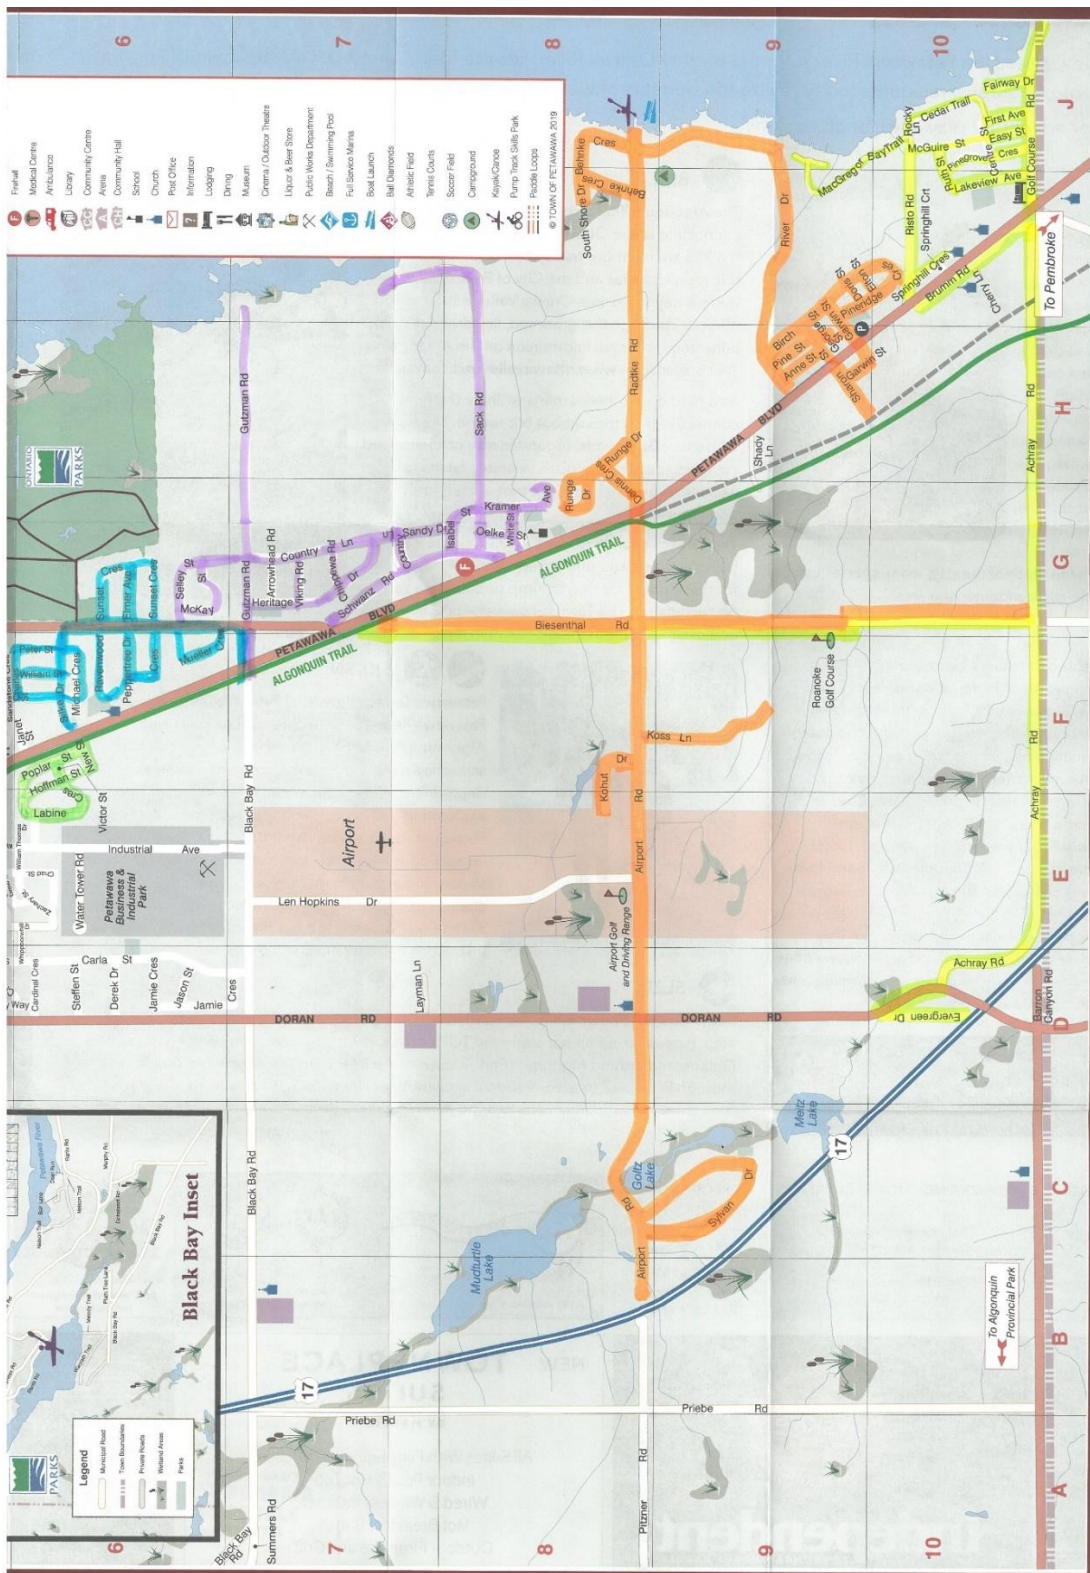

Suggested ORV Rural Municipal Road Designated Routes

1. Yellow – to access Algonquin Trail via Achray Road or Biesenthal Road
2. Orange – to access Algonquin Trail via Radtke Road, Airport Road or Biesenthal Road
3. Purple – to access Algonquin Trail via Gutzman Road
4. Blue – to access Algonquin Trail via Gutzman Road (will have to travel on a portion of Laurentian Drive)
5. Green – to access Algonquin Trail via New Street