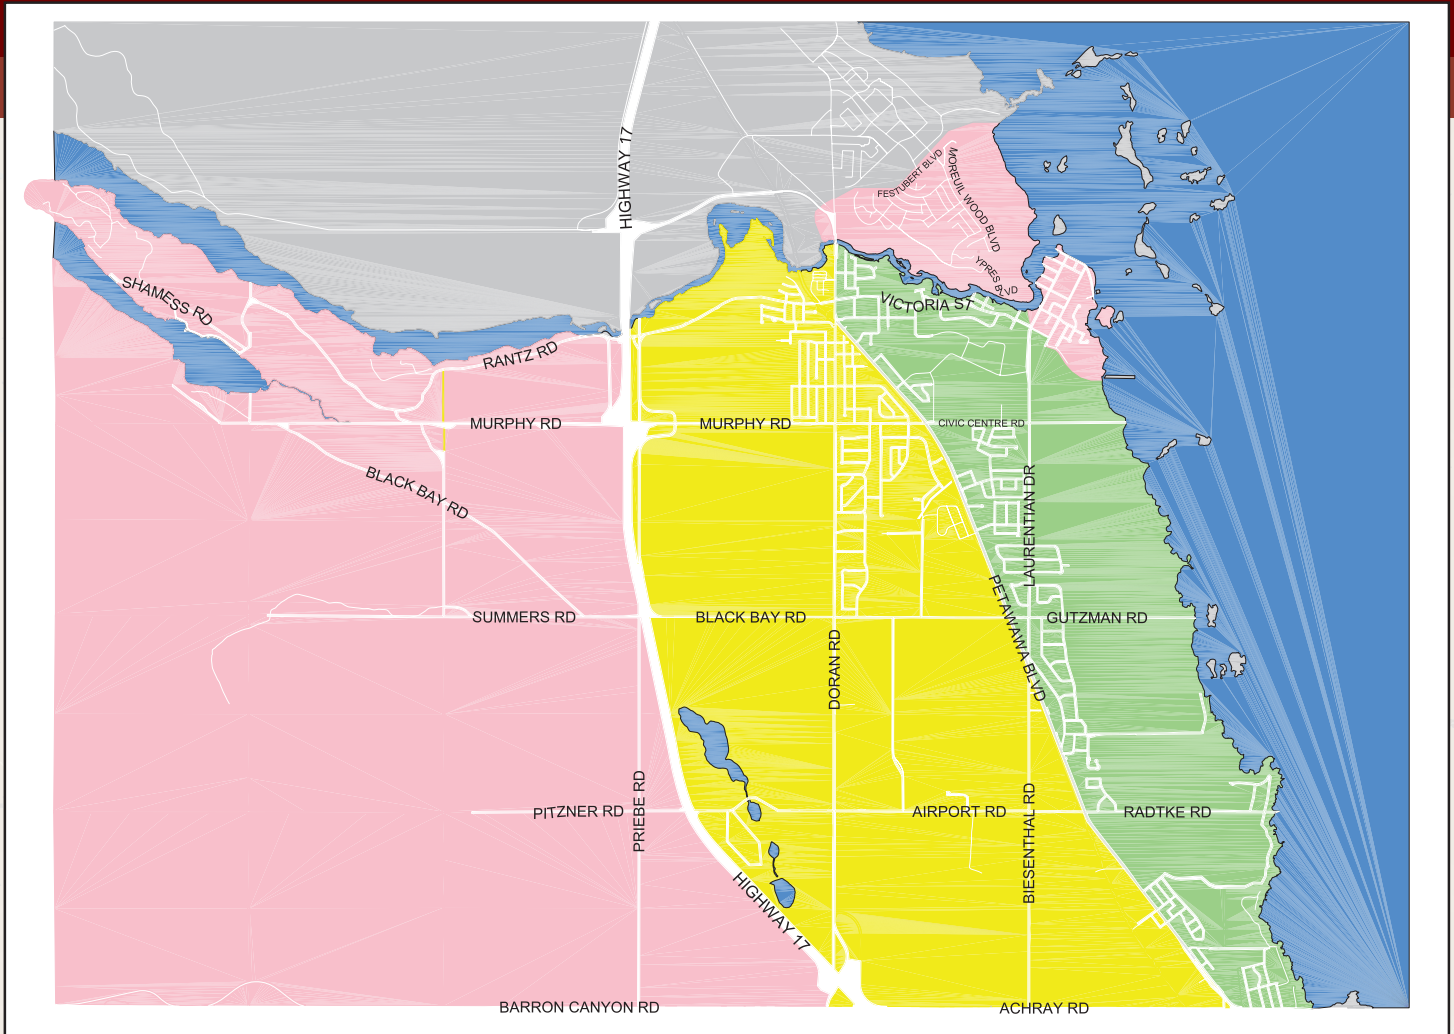

Collection Schedule 2025

Please refer to the map for your collection day

WEDNESDAY

THURSDAY

FRIDAY

RECYCLING INQUIRIES AND MISSED COLLECTION

1-855-752-3257

area3@millerwaste.ca

OTTAWA VALLEY WASTE RECOVERY CENTRE OPERATING HOURS

(Including the Hazardous Waste, Electronic Waste Depot & Reuse Centre. Hours subject to change)

April 1st to October 31st: Monday to Friday 7 a.m. to 5 p.m., Saturday 8 a.m. to 4 p.m.

FIND OUT WHAT GOES WHERE! Search 100's of items using our online tool at www.ovwrc.com/what-goes-where