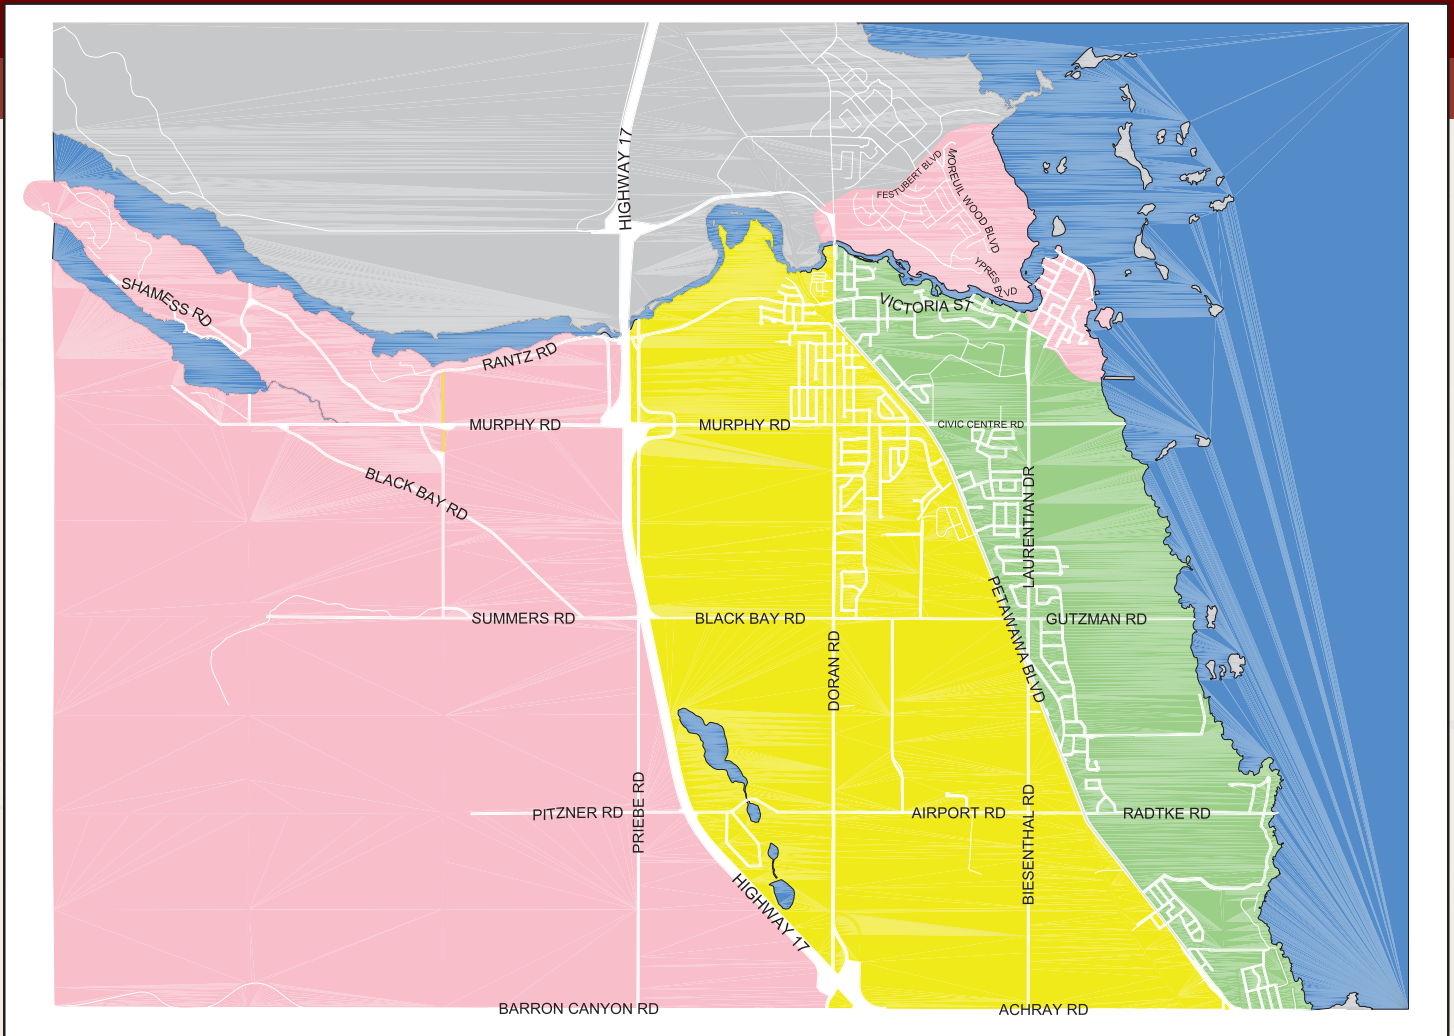

Collection Schedule 2024/2025

Please refer to the map for your collection day

WEDNESDAY

THURSDAY

FRIDAY

COLLECTION INQUIRIES & MISSED COLLECTION

Contact the Collection Contractor:

Miller Waste Systems Inc. 613-735-6925

FIND OUT WHAT GOES WHERE! Search 100's of items using our online tool at www.ovwrc.com/what-goes-where